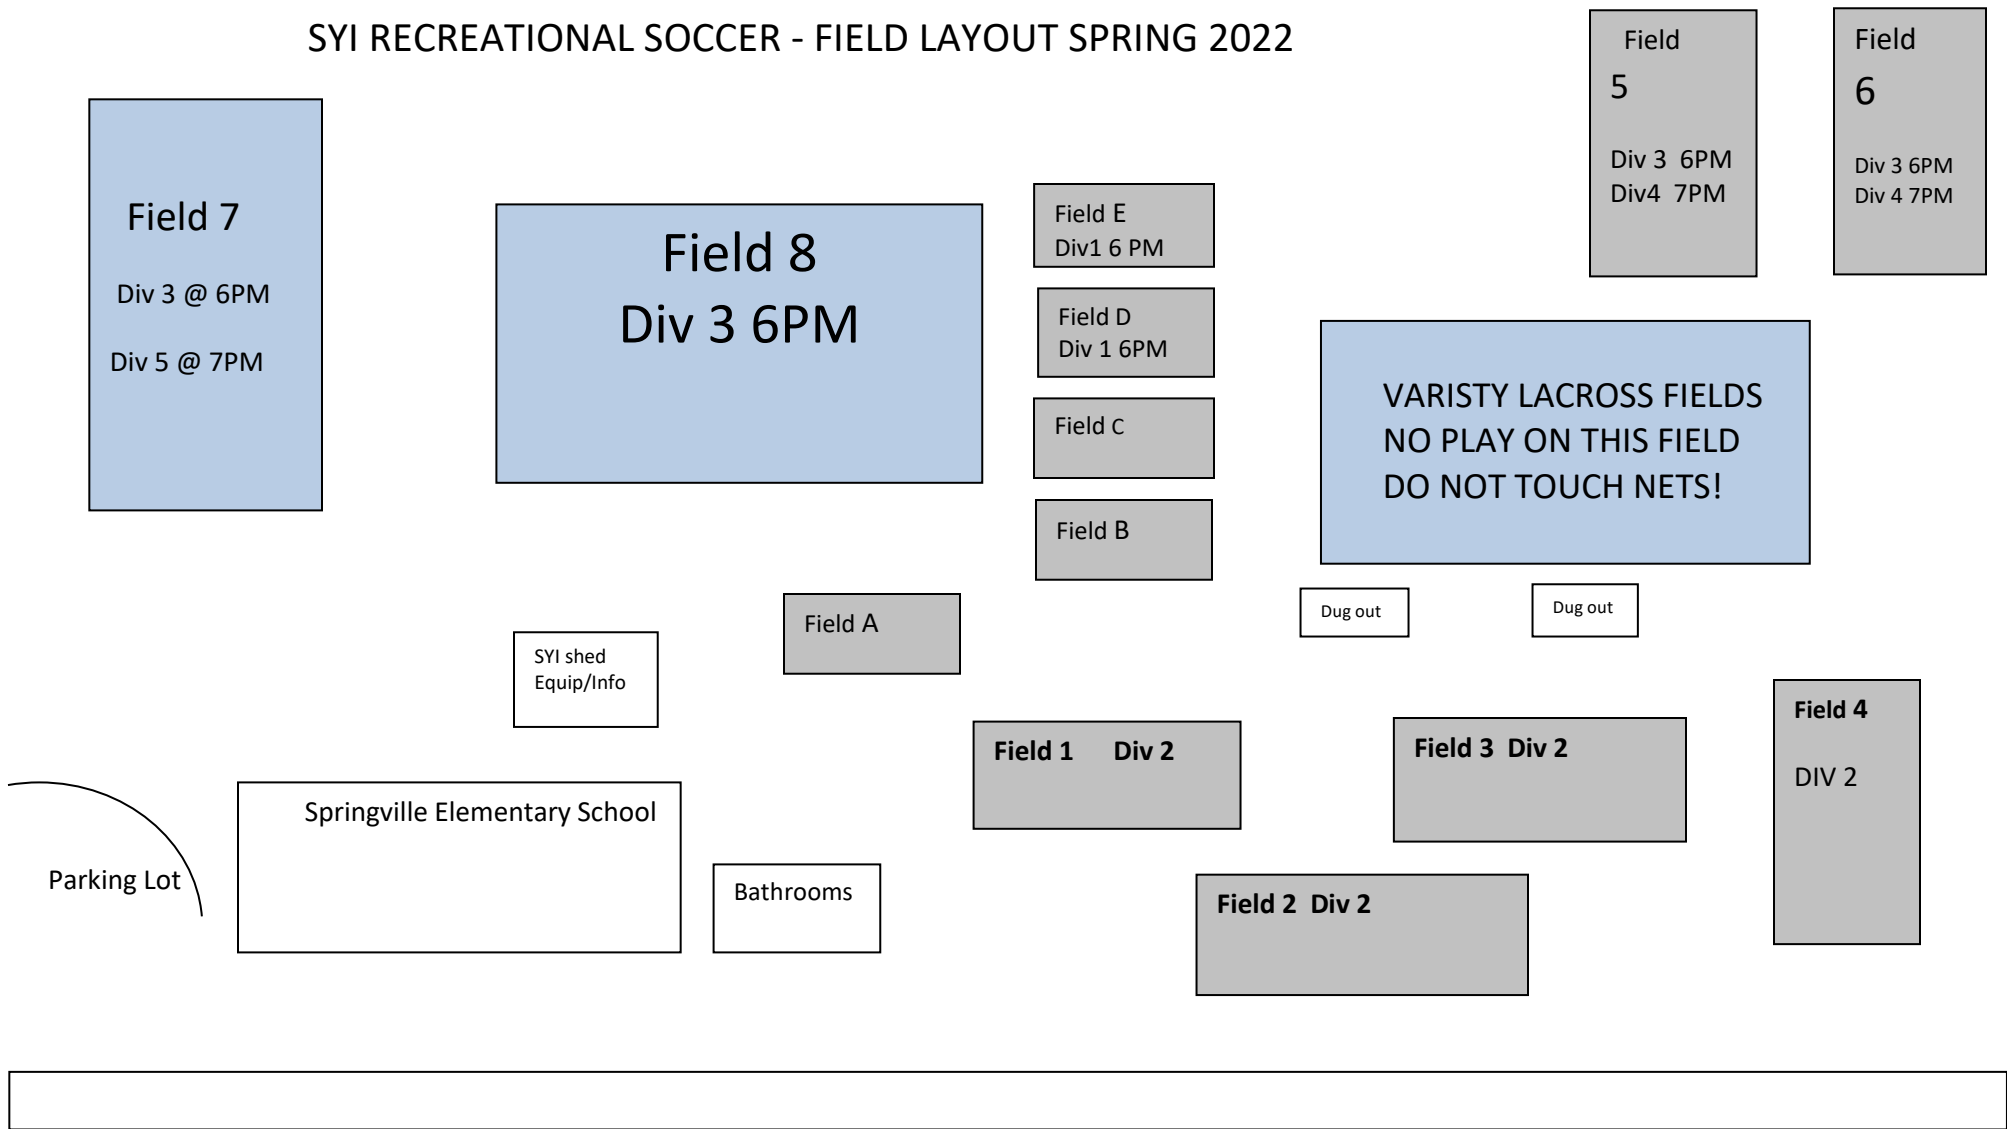

SYI RECREATIONAL SOCCER - FIELD LAYOUT SPRING 2022

Div 1 – Fields A, B, C, D, & E

Div 2 – Fields 1,2,3, & 4

Div 3 – Fields, 5, 6, 7, & 8

Div 4 – Field 5 & 6

Div 5 – Field 7

Springville Middle School