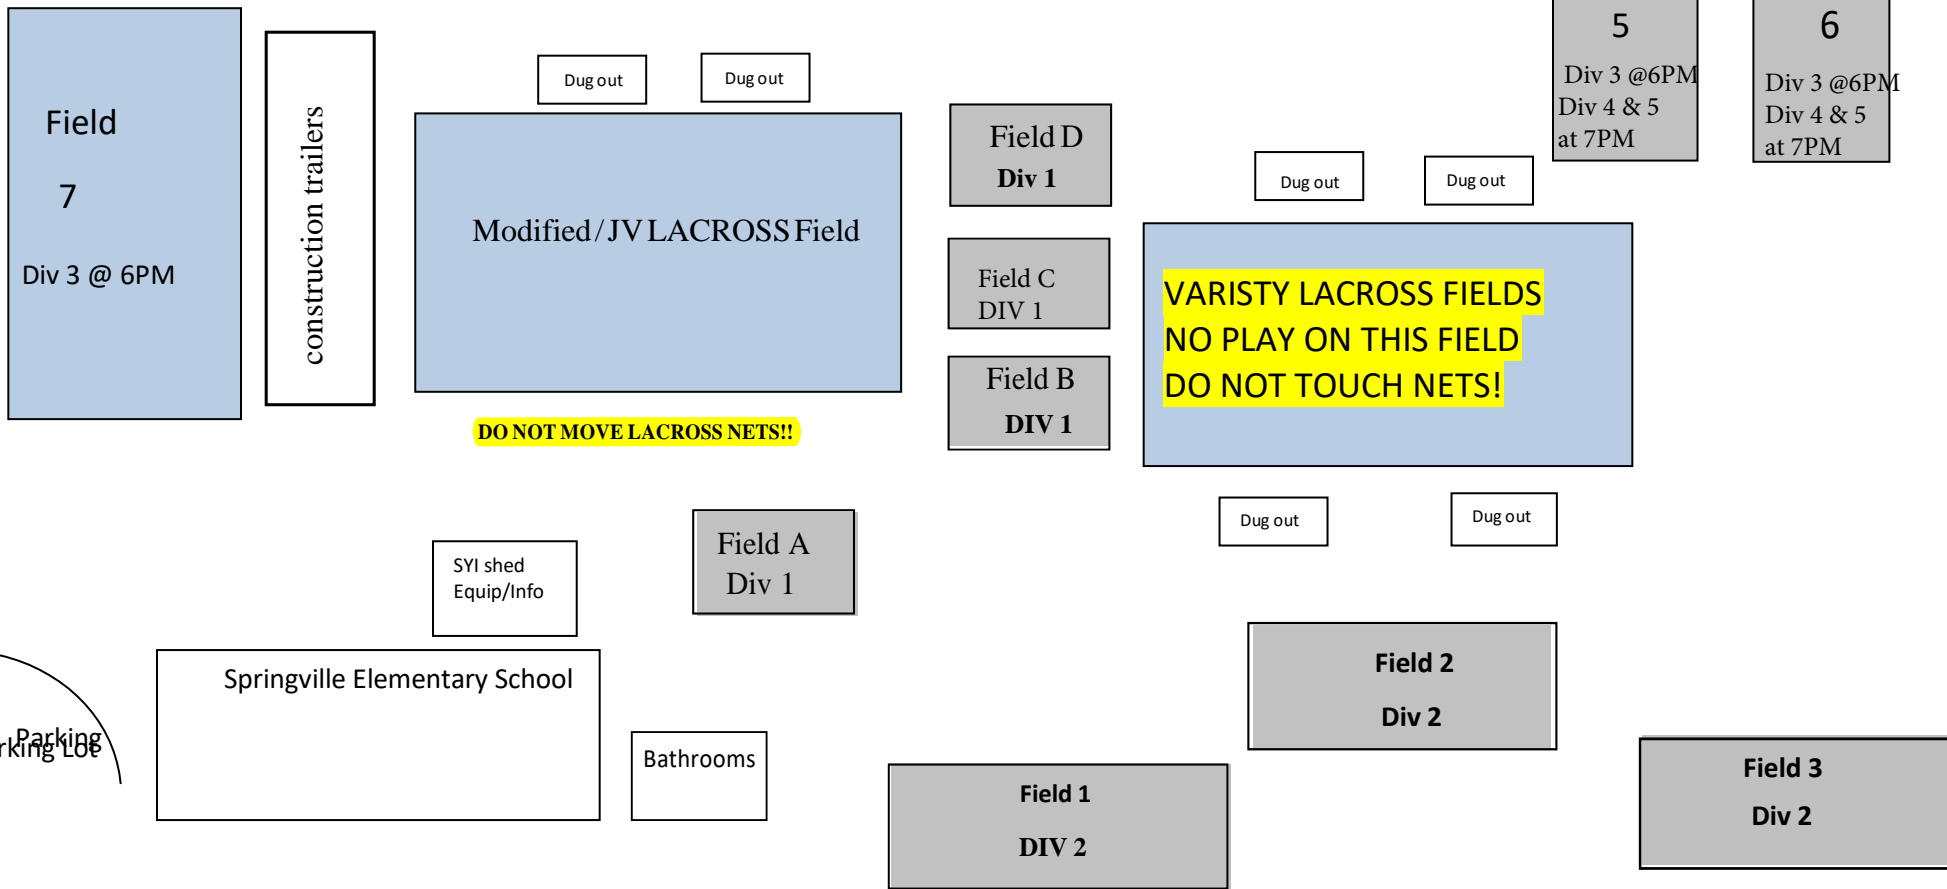

SYI RECREATIONAL SOCCER - FIELD LAYOUT SPRING 2021

Please use new paved walking path to access fields!

Div 1 – Fields A, B, C D

Div 2 – Fields 1,2,3

Div 3 – Fields, 5, 6 & 7

DIV 4/5 – Field 5 & 6

**DISTRICT OFFICE
PARKING**