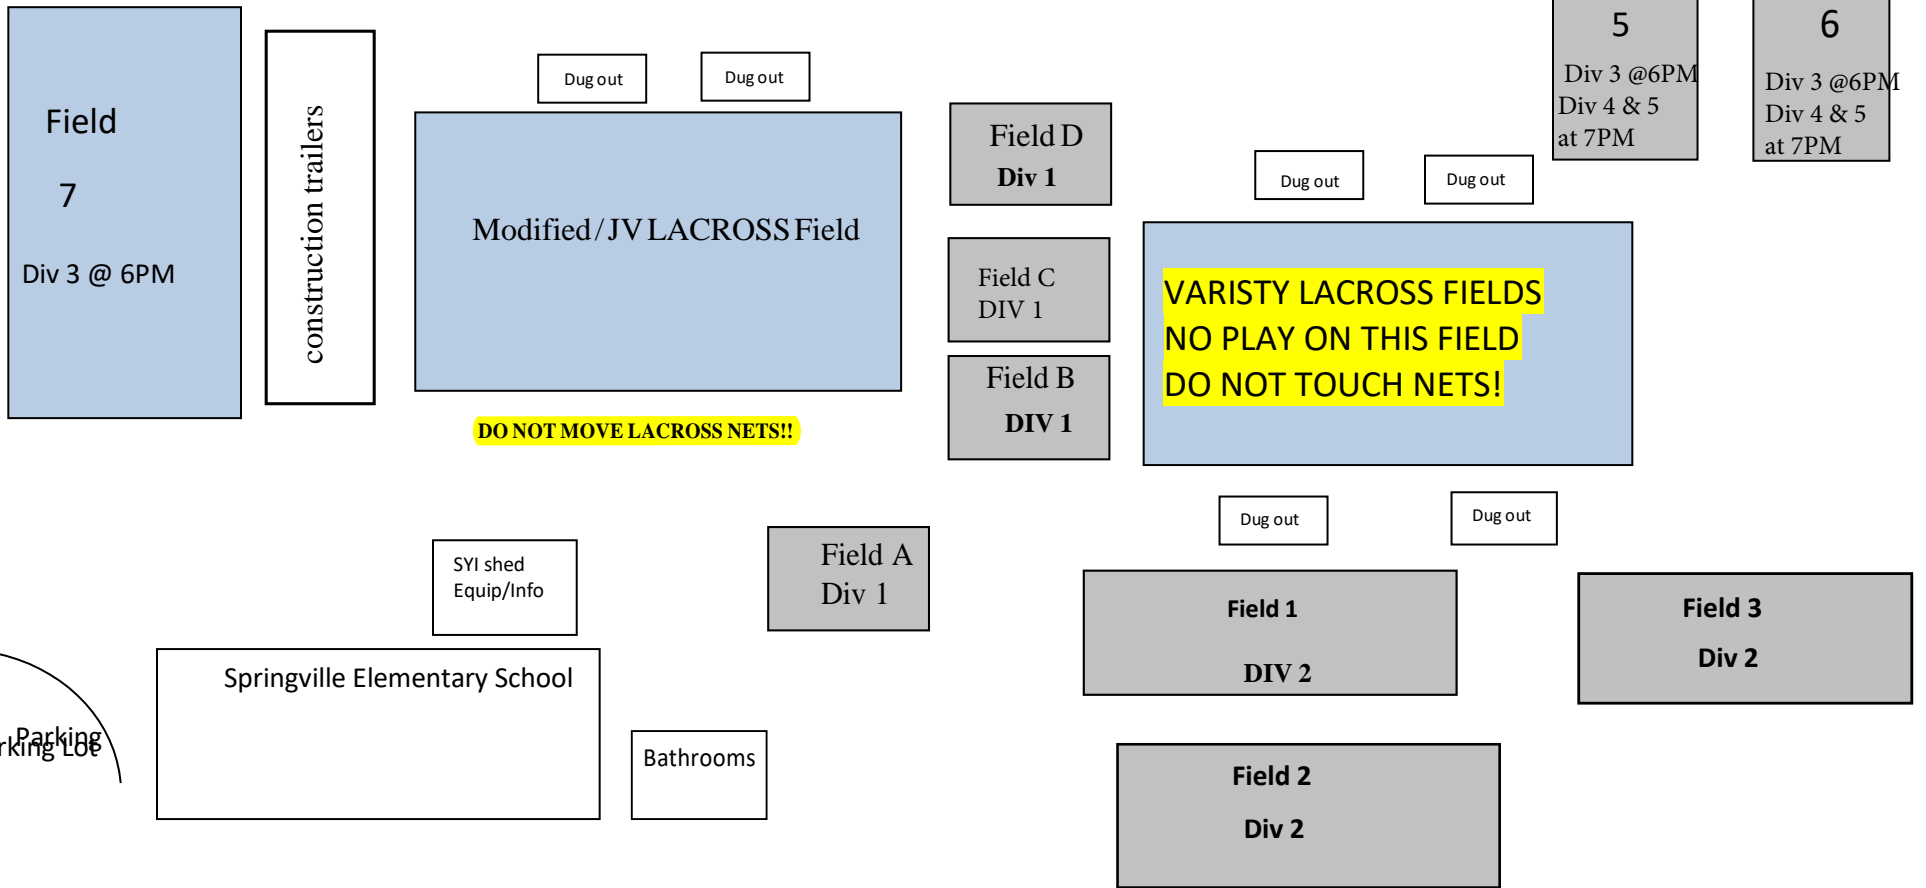

SYI RECREATIONAL SOCCER - FIELD LAYOUT SPRING 2018

Div 1 – Fields A, B, C D

Div 2 – Fields 1,2,3

Div 3 – Fields, 5, 6 & 7

DIV 4 – Field 5 & 6

Div 5 – Field 5 & 6

**DISTRICT OFFICE
PARKING**

Springville Middle School